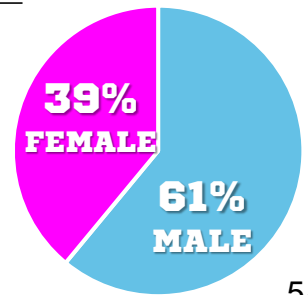

REAL CLASSIC ROCK!

98.1 KKFM

CLASSIC ROCK

CUMULUS
M E D I A
SOUTHERN COLORADO

KKFM.COM

KKFM981

981KKFM

981KKFM

- 99,600 Persons 12+ tune into 98.1 KKFM each week!*
- Over 35 years of strong, consistent Classic Rock brand heritage
- #1 in Adults 35+ Weekly Cume Rating, Middays M-F!* #1 in Men 18+ in Weekly Cume Persons, M-Su 6A-Mid, M-F 6A-10A, & M-F 10A-3P!*
- Delivers to enthusiastic rock listeners in both the Colorado Springs and Pueblo market, giving advertisers strong dual-market presence
- Popular Bob & Tom Morning Show sets up an entire day of upbeat energetic entertainment
- Local talent reflects the adult rock lifestyle, engaging listeners with music and information throughout each workday and all weekend long

AUDIENCE COMPOSITION

FEATURED ARTISTS:

Aerosmith
Rolling Stones
Van Halen
ZZ Top

Led Zeppelin
AC/DC
Pink Floyd
Metallica

TARGET DEMO
ADULTS
25-54

SUPER SERVES
MEN
25-54

SESSION STREAMING STARTS**
38,192

ON AIR SCHEDULE →