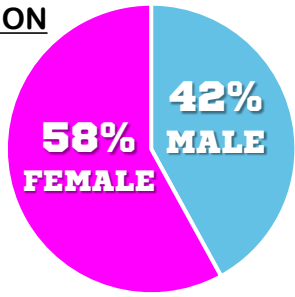

SOCO's #1
HIT MUSIC
STATION!

CUMULUS
M E D I A
SOUTHERN COLORADO

989MAGICFM.COM

989MAGIC

989MAGICFM

989MAGICFM

- 145,800 Adults 18+ tune into 98.9 KKMG each week!*
- #1 in Adults 18+ Weekly Cume Rating, M-Su 6A-MID!*
- Reflects the local pop culture through our well-connected on-air personalities and social media and by playing today's most popular, best music by the highest profile pop artists
- Award Winning Morning Show Host, Jubal, a recipient of the 2016 Marconi Award!

AUDIENCE COMPOSITION

FEATURED ARTISTS:

- | | |
|---------------|---------------|
| Ed Sheeran | Billie Eilish |
| Taylor Swift | Shawn Mendes |
| Justin Bieber | Khalid |
| Ariana Grande | Dua Lipa |
| Post Malone | Drake |
| The Weeknd | Harry Styles |