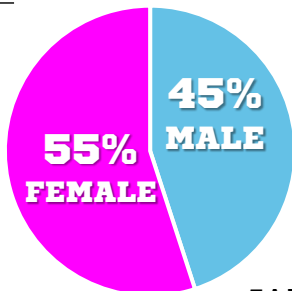

MORE MUSIC,
MORE
VARIETY!

929PEAKFM.COM

929PEAKFM

PEAKFM929

929PEAKFMCOLORADO

- 90,100 Persons 12+ tune into 92.9 KKPK each week!* #1 in Women 35+ Weekly Cume Rating, M-F 6A-10A!*
- Aggressively spotlights meaningful community involvement and high-profile lifestyle-oriented promotions
- Plays music targeted toward active women and moms, whether they listen at work or on-the-go
- Features popular live & local air personalities that are a part of our community, including Peak Mornings with Woody & Bobby - a local favorite!
- Specific to the region and named after a 14,115-foot landmark that all Southern Colorado sees every day: Pikes Peak!

AUDIENCE COMPOSITION

FEATURED ARTISTS:

- | | |
|----------------|------------|
| Kelly Clarkson | Madonna |
| Maroon 5 | Ed Sheeran |
| P!nk | Bruno Mars |
| Journey | Queen |
| Bon Jovi | Katy Perry |
| Taylor Swift | Prince |