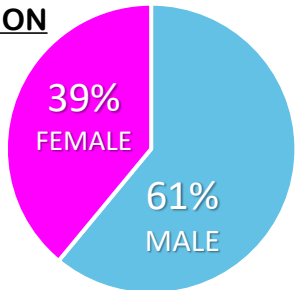

REAL CLASSIC ROCK!

98.1 KKFM CLASSIC ROCK

CUMULUS MEDIA

SOUTHERN COLORADO

KKFM.COM

KKFM981

981KKFM

981KKFM

- 125,200 Persons 12+ tune into 98.1 KKFM each week!*
- #1 in Adults 35+ Weekly Cume Rating, Midsdays M-F! #1 in Men 18+ in Weekly Cume Persons, M-Su 6A-Mid, M-F 6A-10A, & M-F 10A-3P!*
- Over 35 years of strong, consistent Classic Rock brand heritage
- Delivers enthusiastic rock listeners both Colorado Springs and Pueblo market, giving advertisers strong dual-market presence
- Popular Bob & Tom Morning Show sets up an entire day of upbeat energetic entertainment
- Local talent reflects the adult rock lifestyle, engaging listeners with music and information throughout each workday and all weekend long

AUDIENCE COMPOSITION

FEATURING ROCK'S BIGGEST NAMES INCLUDING:

Aerosmith
Rolling Stones
Van Halen
ZZ Top

Led Zeppelin
AC/DC
Pink Floyd
Metallica

TARGET DEMO
ADULTS 25-54

SUPER SERVES
MEN 25-54

SESSION STREAMING STARTS**
39,273