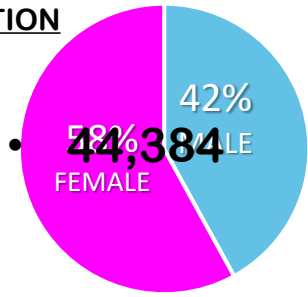

SOCO's #1  
HIT MUSIC  
STATION!

**CUMULUS**  
M E D I A  
SOUTHERN COLORADO

989MAGICFM.COM

989MAGIC

989MAGICFM

989MAGICFM

- 132,800 Adults 18+ tune into 98.9 KKMG each week!\*
- #1 in Adults 18+ Weekly Cume Rating, M-Su 6A-MID!\*
- Reflects the local pop culture through our well-connected on-air personalities and social media and by playing today's most popular, best music by the highest profile pop artists
- Award Winning Morning Show Host, Jubal, a recipient of the 2016 Marconi Award!

**AUDIENCE COMPOSITION**

**FEATURED ARTISTS:**

- |               |               |
|---------------|---------------|
| Ed Sheeran    | Billie Eilish |
| Taylor Swift  | Shawn Mendes  |
| Justin Bieber | Khalid        |
| Ariana Grande | Dua Lipa      |
| Post Malone   | Drake         |
| The Weekend   | Harry Styles  |