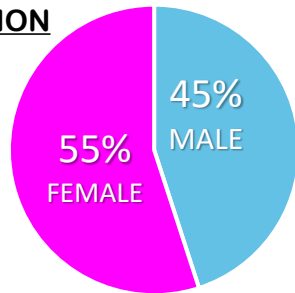

MORE MUSIC,
MORE
VARIETY!

929PEAKFM.COM

929PEAKFM

PEAKFM929

929PEAKFMCOLORADO

- 91,800 Persons 12+ tune into 92.9 KKPK each week!* #1 in Women 35+ Weekly Cume Rating, M-F 6A-10A!*
- Involved with Southern Colorado neighborhoods and events with high-profile engaging promotions
- Popular music programmed to entertain active adults, especially women and moms, whether they use the radio at work or on-the-go
- Well-known live & local air personalities that interact with our community, including Peak Mornings with Woody & Bobby - a local favorite!
- Branded to be specific to the region and named after a 14,115-foot landmark that all Southern Colorado enjoys every day: Pikes PEAK!

AUDIENCE COMPOSITION

AMONG THE MANY FEATURED ARTISTS:

Journey
Taylor Swift
Ed Sheeran
Prince
Bruno Mars

Adele
Bon Jovi
Maroon 5
Madonna
Katy Perry

TARGET DEMO

ADULTS
25-54

SUPER SERVES

WOMEN
25-54