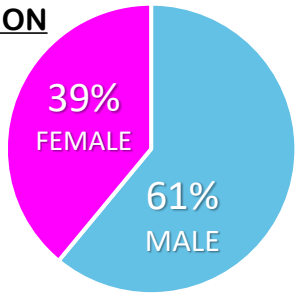

## CUMULUS MEDIA

SOUTHERN COLORADO

KKFM.COM

KKFM981

981KKFM

981KKFM

- 125,200 Persons 12+ tune into 98.1 KKFM each week!\*
- #1 in Adults 35+ Weekly Cume Rating, Midsdays M-F!\* #1 in Men 18+ in Weekly Cume Persons, M-Su 6A-Mid, M-F 6A-10A, & M-F 10A-3P!\*
- Over 35 years of strong, consistent Classic Rock brand heritage
- Delivers enthusiastic rock listeners both Colorado Springs and Pueblo market, giving advertisers strong dual-market presence
- Popular Bob & Tom Morning Show sets up an entire day of upbeat energetic entertainment
- Local talent reflects the adult rock lifestyle, engaging listeners with music and information throughout each workday and all weekend long

### AUDIENCE COMPOSITION