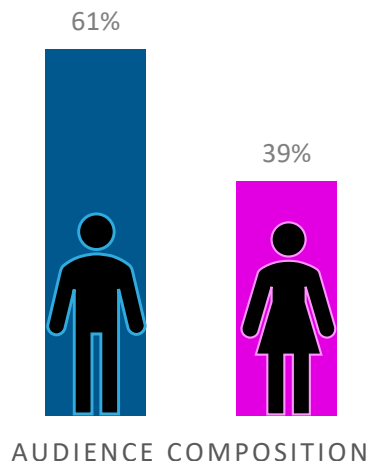

CUMULUS M E D I A™

SOUTHERN COLORADO

98.1 KKFM CLASSIC ROCK

REAL CLASSIC ROCK

- 101,500 Persons 12+ tune into 98.1 KKFM each week!*
- #1 in Adults 35+ Weekly Cume Rating, in all prime dayparts 6A-7P M-F!*
- #1 in Men 18+ in Weekly Cume Persons, M-Su 6A-Mid, M-F 10A-3P and M-F 3P-7P!*
- Over 35 years of strong, consistent Classic Rock brand heritage
- Delivers enthusiastic rock listeners both Colorado Springs and Pueblo market, giving advertisers strong dual-market presence
- Popular Bob & Tom Morning Show sets up an entire day of upbeat energetic entertainment
- Local talent reflects the adult rock lifestyle, engaging listeners with music and information throughout each workday and all weekend long