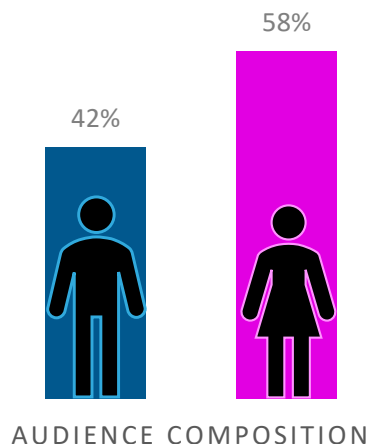

# CUMULUS M E D I A™

SOUTHERN COLORADO

SOUTHERN COLORADO'S #1 HIT MUSIC STATION

- 141,800 Adults 18+ tune into 98.9 KKMG each week!\*
- #1 in Adults 18+ Weekly Cume Rating, M-Su 6A-MID!\* (tied with KKFM-FM)
- Reflects the local pop culture through our well-connected on-air personalities and social media and by playing today's most popular, best music by the highest profile pop artists
- Award Winning Morning Show Host, Jubal, a recipient of the Marconi Award!
- Large Facebook and social media presence and following

### TARGET DEMO

ADULTS  
18-49