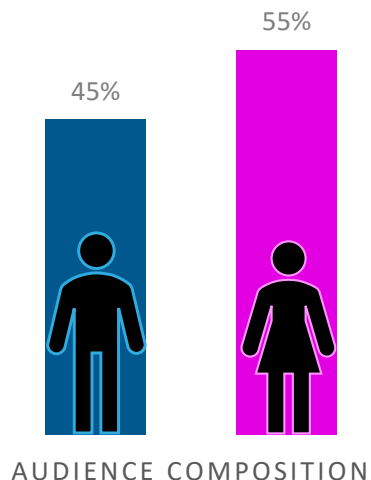

CUMULUS M E D I A™

SOUTHERN COLORADO

MORE MUSIC, MORE VARIETY

- 77,900 Persons 12+ tune into 92.9 KKPK each week!* Top rated, large TSL with Women 21+, 25+ and 35+ Weekly Cume Rating*
- Involved with Southern Colorado neighborhoods and events with high-profile engaging promotions. Colorado Broadcasters Association winning Morning show: Woody & Bobby!
- Popular music programmed to entertain active adults, especially women and moms, whether they use the radio at work or on-the-go
- Well-known live & local air personalities that interact with our community, including Peak Mornings with Woody & Bobby - a local favorite!
- Branded to be specific to the region and named after a 14,115-foot landmark that all Southern Colorado enjoys every day: Pikes PEAK!