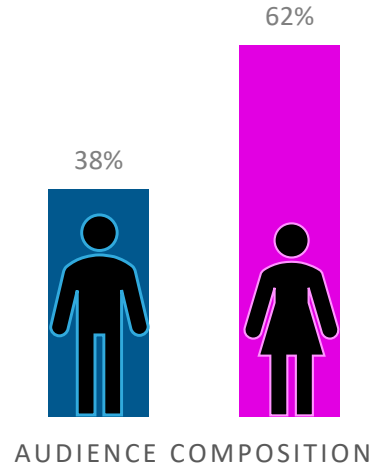

# CUMULUS M E D I A™

SOUTHERN COLORADO

SOUTHERN COLORADO'S #1 HIT MUSIC STATION

- Leads the pack with 122,900 listeners each week\*
- Top ranked contemporary hit station in market\*
- Jubal is top ranked morning show among A25-54\*
- Reflects the local pop culture through our well-connected on-air personalities and social media and by playing today's most popular, best music by the highest profile pop artists
- Award Winning Morning Show Host, Jubal, a recipient of the Marconi Award!
- Large Facebook and social media presence and following
- All about being Local! Magic FM is at all the big local events and talks about trending local topics happening in the Springs and Pueblo communities

TARGET DEMO

ADULTS  
18-49

SUPER SERVES

WOMEN  
18-49

SESSION  
STREAMING  
STARTS\*\*

45,378

**THE JUBAL SHOW**  
6am-10am Weekdays

**DALLACE JADE**  
10am-3pm Weekdays