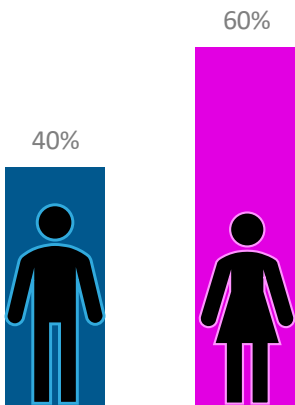

CUMULUS M E D I A™

SOUTHERN COLORADO

MORE MUSIC, MORE VARIETY

- Woody & Bobby are number 1 ranked morning drive among all market stations*
- Top ranked of the three adult contemporary stations both 12+ and A25-54 in all dayparts, including weekends*
- Tied for 1st place rank (with KKFM) for the workday 10a-3p*
- Involved with Southern Colorado neighborhoods and events with high-profile engaging promotions. Colorado Broadcasters Association winning Morning show: Woody & Bobby!
- Popular music programmed to entertain active adults, especially women and moms, whether they use the radio at work or on-the-go
- Well-known live & local air personalities that interact with our community, including Peak Mornings with Woody & Bobby - a local favorite!
- Branded to be specific to the region and named after a 14,115-foot landmark that all Southern Colorado enjoys every day: Pikes PEAK!

AUDIENCE COMPOSITION

FEATURED ARTISTS:

Journey
Taylor Swift
Ed Sheeran
Prince
Bon Jovi
Harry Styles
Police
Kelly Clarkson

TARGET DEMO

ADULTS
25-54

SUPER SERVES

WOMEN
25-54

SESSION
STREAMING
STARTS**