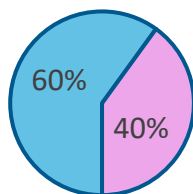

Audience Comp

Male Female

COLORADO SPRINGS; DEC23 SD (OCT-DEC);
TSA; M-Su 12m-12m; P 12+

FEATURING ROCK'S BIGGEST NAMES INCLUDING:

Aerosmith
Rolling Stones
Van Halen
ZZ Top
Led Zeppelin
AC/DC
Pink Floyd
Metallica

TARGET DEMO

ADULTS
25-54