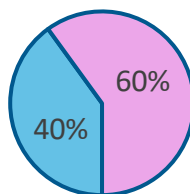

# CUMULUS M E D I A

SOUTHERN COLORADO

SOUTHERN COLORADO'S #1 HIT MUSIC STATION

- Leads the pack with 123,100 listeners each week
- Top ranked contemporary hit station in market
- Jubal is top ranked #2 morning show among A25-54
- Tied for 1st place rank (with KATC) for the workday 10a-3p
- Reflects the local pop culture through our well-connected on-air personalities and social media and by playing today's most popular, best music by the highest profile pop artists
- Award Winning Morning Show Host, Jubal, a recipient of the Marconi Award!
- Award Winning Midday Show Host, Dallace, a recipient of Colorado Broadcasting Award's Best Midday Show
- Large Facebook and social media presence and following
- All about being Local! Magic FM is at all the big local events and talks about trending local topics happening in the Springs and Pueblo communities

### Audience Comp

Male Female

COLORADO SPRINGS; DEC23 SD (OCT-DEC);  
TSA; M-Su 12m-12m; P 12+