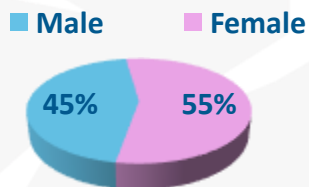

Age Composition

FEATURING YOUR FAVORITE ARTISTS INCLUDING:

Journey, Taylor Swift, Ed Sheeran, Prince, Bon Jovi, Dua Lipa, Police, Pat Benatar

Source: Colorado Springs TSA; Nielsen Diary Summary JUN24 SD (APR-JUN); M-Su 12m-12m; P 12+

*Colorado Springs TSA A25-54 June 2024 | ^Triton Digital 3 Month Average Feb, Mar, Apr 2024